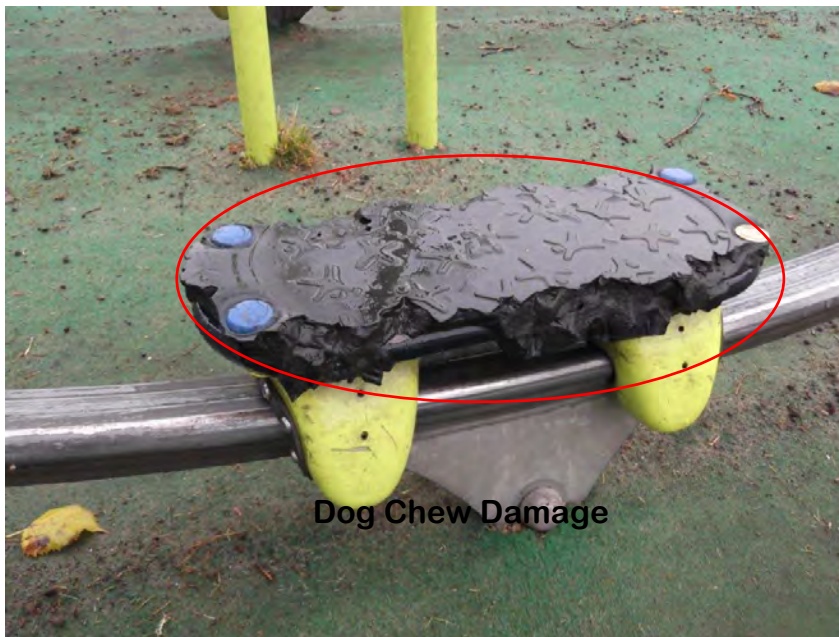

Dog Damage to play equipment in Parks

Recent Playsafe Report 12th November 2014

Site Name	Asset Name	Finding Title	Finding Creation Date
Barras Heath	Carousel - Whirlybird Roundabout	Item - Dog damage	06-01-2014
Cherrybrook Way Open Space	Climber - Playzone Climber	Item - Dog damage	01-08-2013
Cherrybrook Way Open Space	Frame - Climbing Frame - Galaxy Range	Item - Dog damage	01-08-2013
Radford Common	1 Bay 2 Cradle Seat Swing	Item - Dog damage	20-02-2014
Red House Park	Group Swing	Item - Dog damage	16-07-2013
Jardine Crescent Play Area	Cantilever Swing	Item - Dog damage	18-03-2014
Sovereign Row Play Area	Scales Rocker	Item - Dog damage	31-05-2013
Caludon Castle	Runway - Cable Runway	Item - Dog damage	17-03-2014
Floyds Fields	Swing - Cantilever Swing	Item - Dog damage	27-05-2014
Spencer Recreation Ground	Swing - Tyre Cantilever	Item - Dog damage	06-03-2014
Stoke Aldermoor Play Area	Swing - Double Swing With Cradle Seats And Anti-Wrap	Item - Dog damage	24-03-2014
Stoke Aldermoor Play Area	Swing - Double Swing With Cradle Seats And Anti-Wrap	Item - Dog damage	17-03-2014
Whitley Common Play Area	Wheel Play - Skate Unit 10+ unit	Item - Dog damage	18-03-2014
Willenhall Wood - Play	Swing - 1 Bay 2 Flat Seat	Item - Dog damage	29-05-2014
Willenhall Wood - Play	Swing - 1 Bay 2 Flat Seat	Item - Dog damage	16-06-2014

Sample Images showing damage being caused in Play Areas

Cash's Park

Coundon Hall Park

Barras Heath

Red House Park

Dog Chew Damage

Sovereign Row Park

Dog Chew Damage